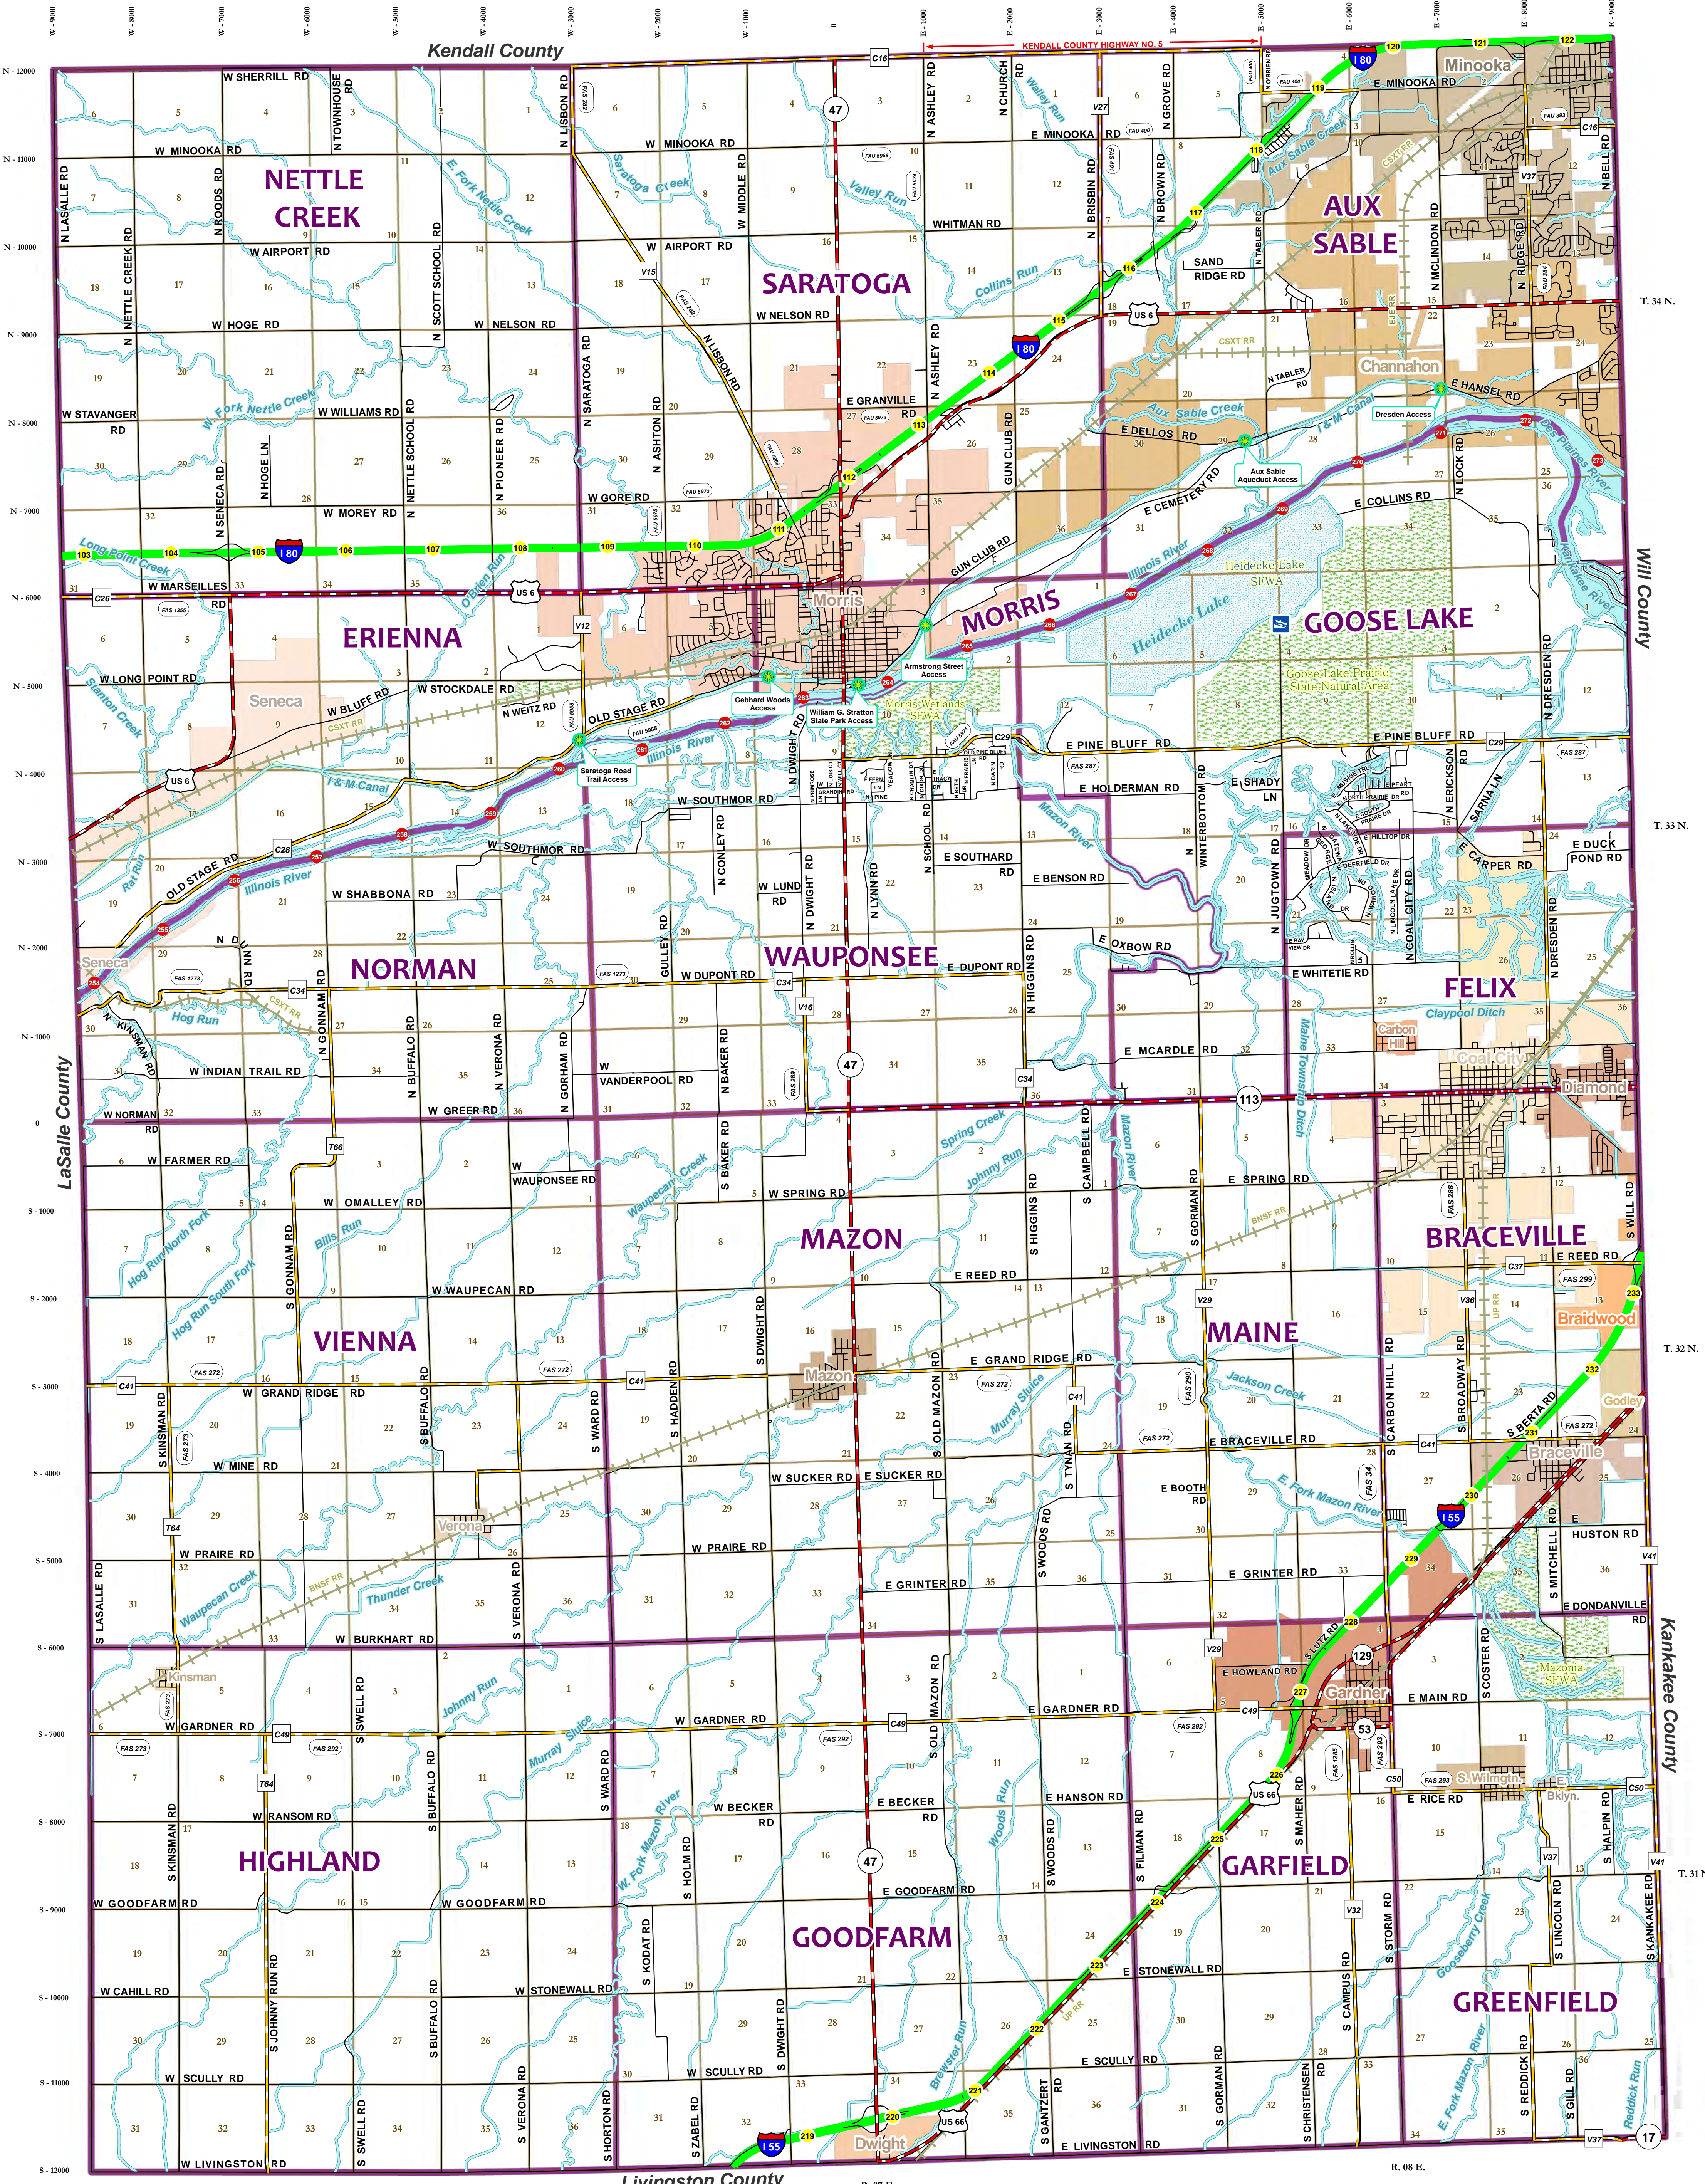

County Highway Map

Grundy County, Illinois

County Map Symbology			
Municipal Boundaries			
Braidwood	Channahon	Dwight	Godley
Minooka	South Wilmington	Verona	
Braceville	Coal City	East Brooklyn	Kinsman
Morris	Verona		
Carbon Hill	Diamond	Gardner	Mazon
Seneca			
Other Symbols			
Townships	County Highways	Railroads	Boat Access
Sections	U.S. and State Highways	Rivers, Streams, & Lakes	River Mile Markers
Roads	Interstates	I & M Canal Access Points	Interstate Mile Markers
		Land Conservation Areas	Water Conservation Areas