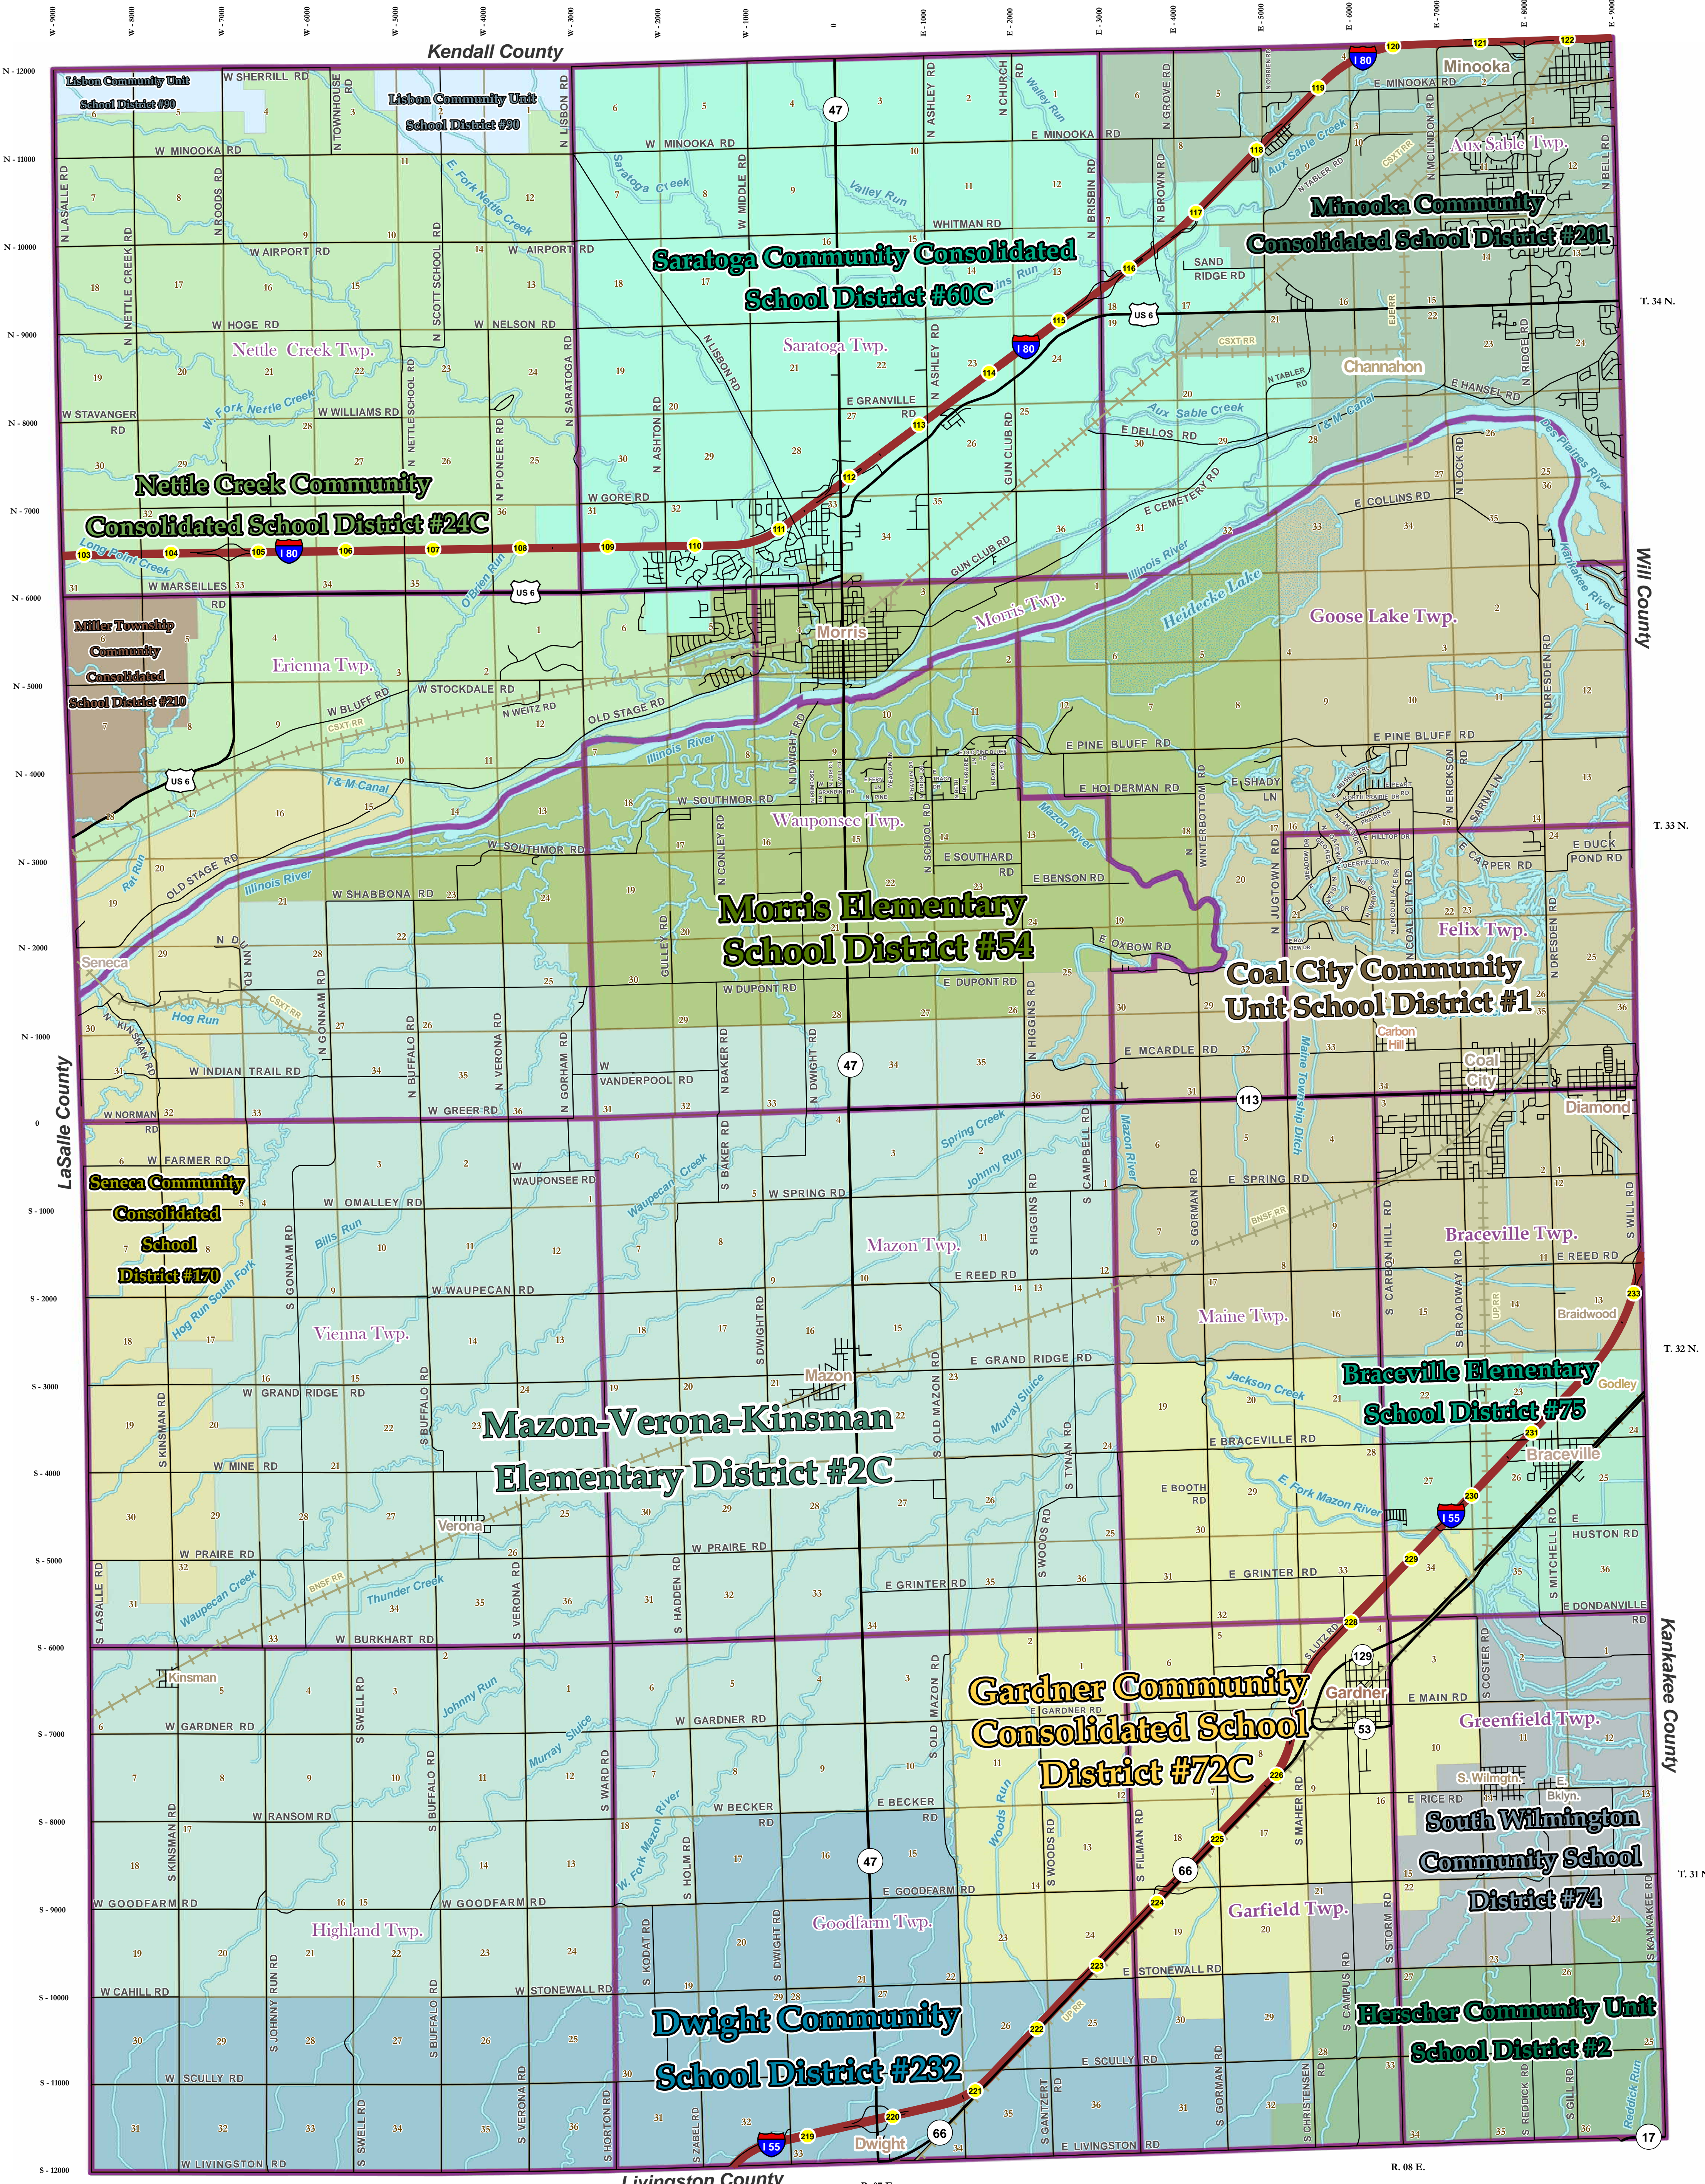

Grade School Districts

Grundy County, Illinois

County Map Symbology			
	Braceville Dist 75		Herscher CUSD 2
	Coal City CUSD 1		Lisbon CUSD 90
	Dwight CSD 232		MVK Elementary Dist 2C
	Gardner CCSD 72C		Miller Township CCSD 210
	Minooka CSD 201		Morris Elementary Dist 54
	Nettle Creek CCSD 24C		Saratoga CCSD 60C
	Seneca CCSD 170		South Wilmington CCSD 74
	Townships		Interstate Mile Markers
	Interstates		Highways
	Roads		Railroads
	Rivers, Streams, & Ponds		Lakes