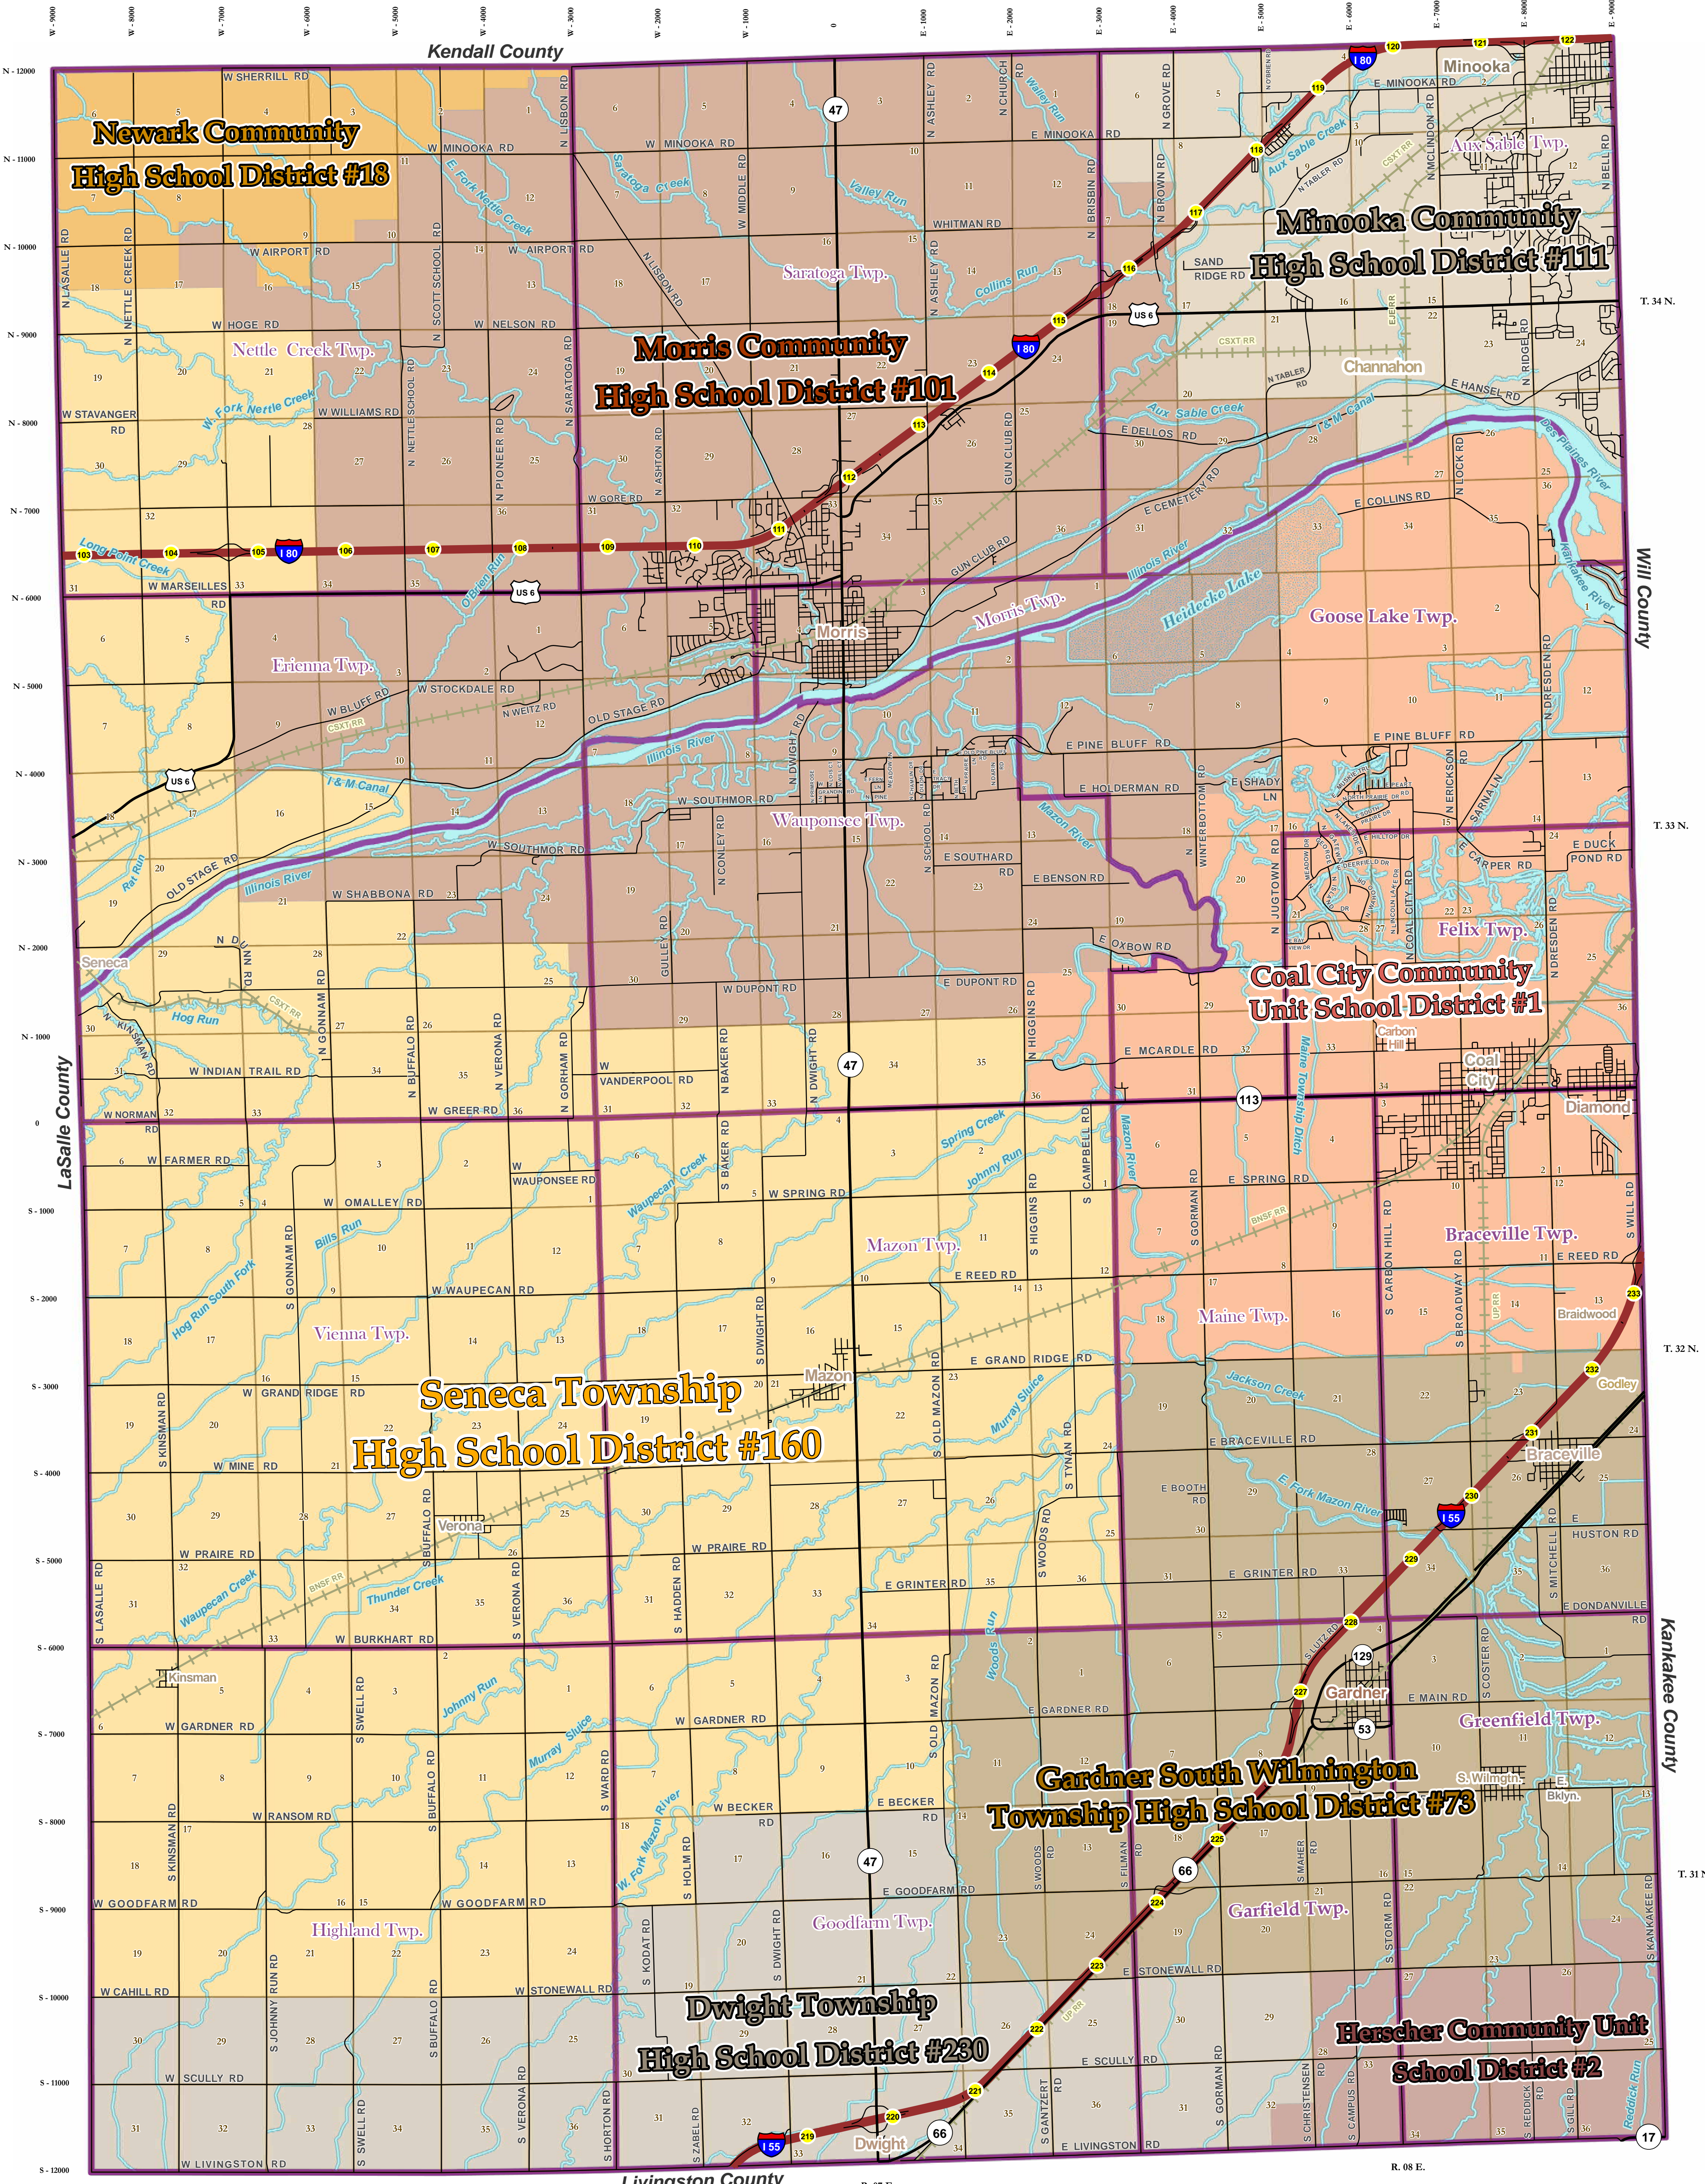

High School Districts

Grundy County, Illinois

County Map Symbology			
 Newark CHSD 18	 Minooka CHSD 111	 Seneca D160	 Townships
 Dwight HS 230	 Herscher CUSD 2	 Gardner/South Wilmington HS 73	 Sections
 Coal City CUSD 1	 Morris CHSD 101	 Interstates	 Highways
 Seneca D160	 Dwight HS 230	 Railroads	 Rivers, Streams, & Ponds
		 Roads	 Lakes
			 Interstate Mile Markers