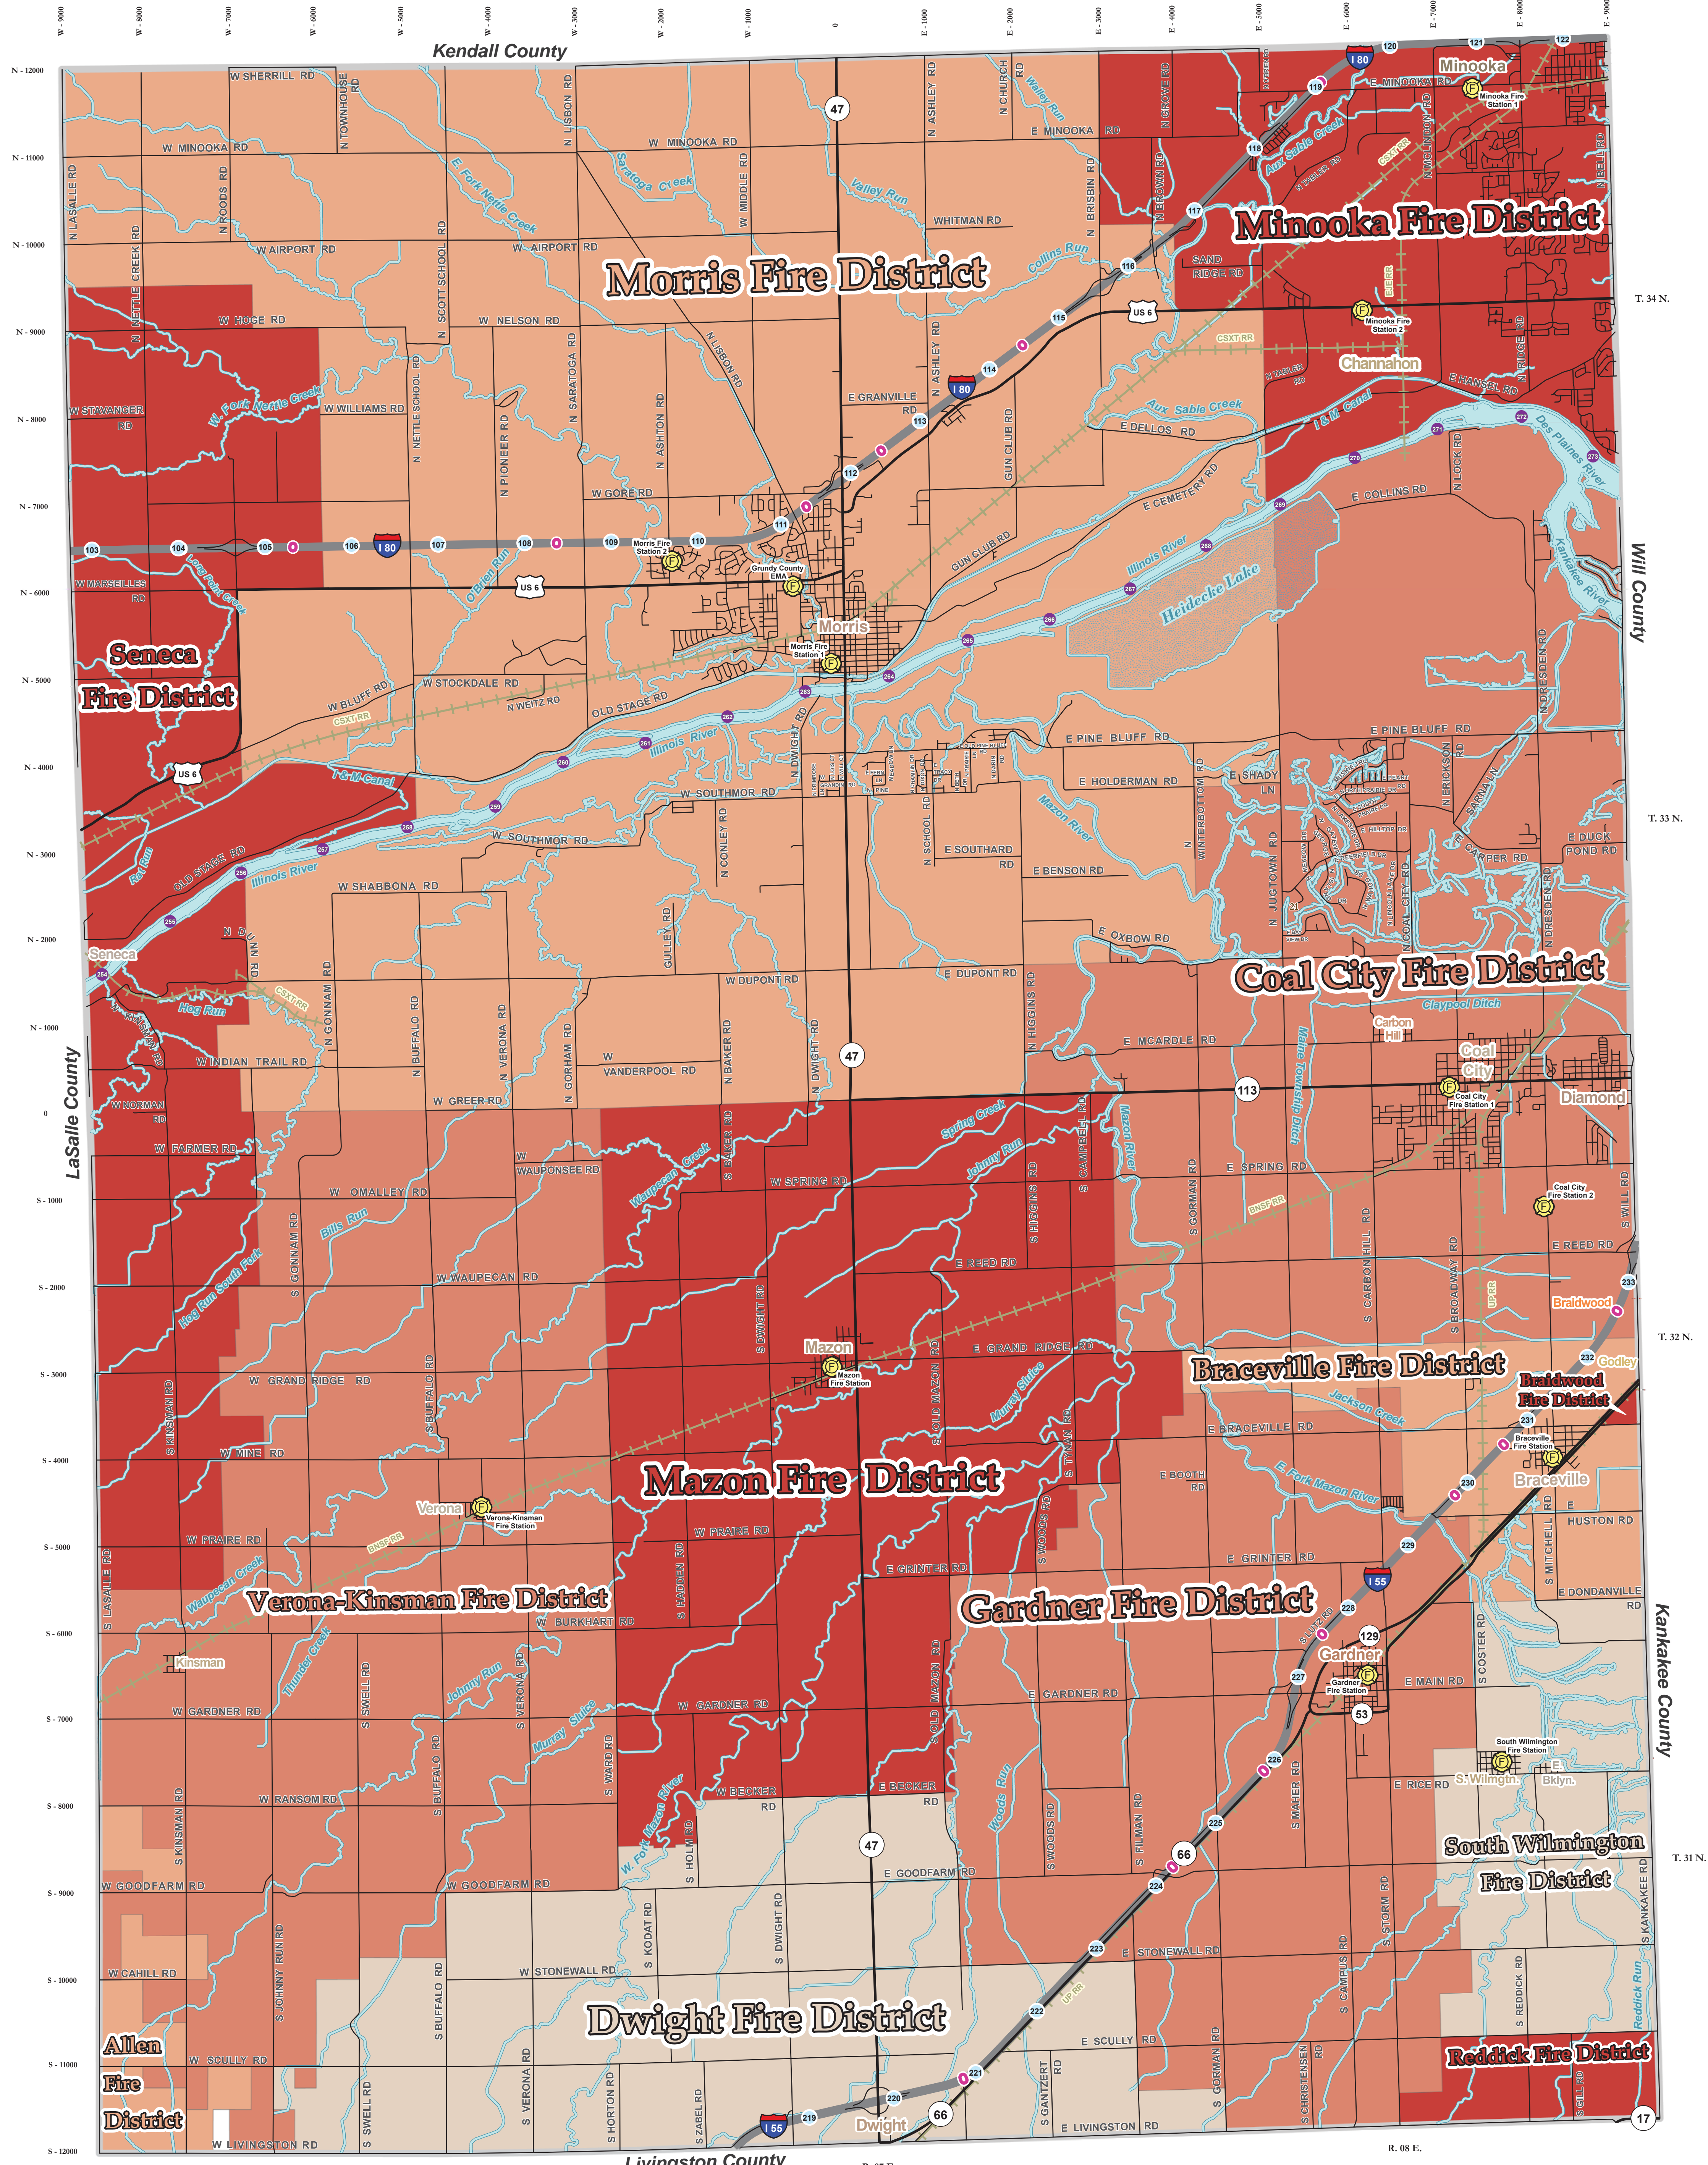

# Fire Districts

## Grundy County, Illinois

**County Map Symbology**

	Allen Fire District		Coal City Fire District		Minooka Fire District		South Wilmington Fire District		Roads		River Mile Markers
	Braceville Fire District		Dwight Fire District		Morris Fire District		Verona/Kinsman Fire District		Interstates		Interstate Mile Markers
	Braidwood Fire District		Gardner Fire District		Reddick Fire District		Fire Stations		Railroads		Emergency U-turns
	Allen Fire District		Mazon Fire District		Seneca Fire District		Rivers, Streams, & Lakes				

All Geographic Information is provided on an as-is basis as retrieved from the Grundy County Geographic Information System (GIS), with no guarantee of accuracy, completeness or timeliness. No warranty is made, either expressed or implied, as to any other matter whatsoever, including, without limitation, the condition of the product or the fitness for any particular purpose. The County shall not be liable for any damages, including, without limitation, any loss of profits, arising out of use of or reliance on the data or printing out of the delivery, installation, operation, or user support.

Prepared by the Grundy County GIS Department August 1, 2018