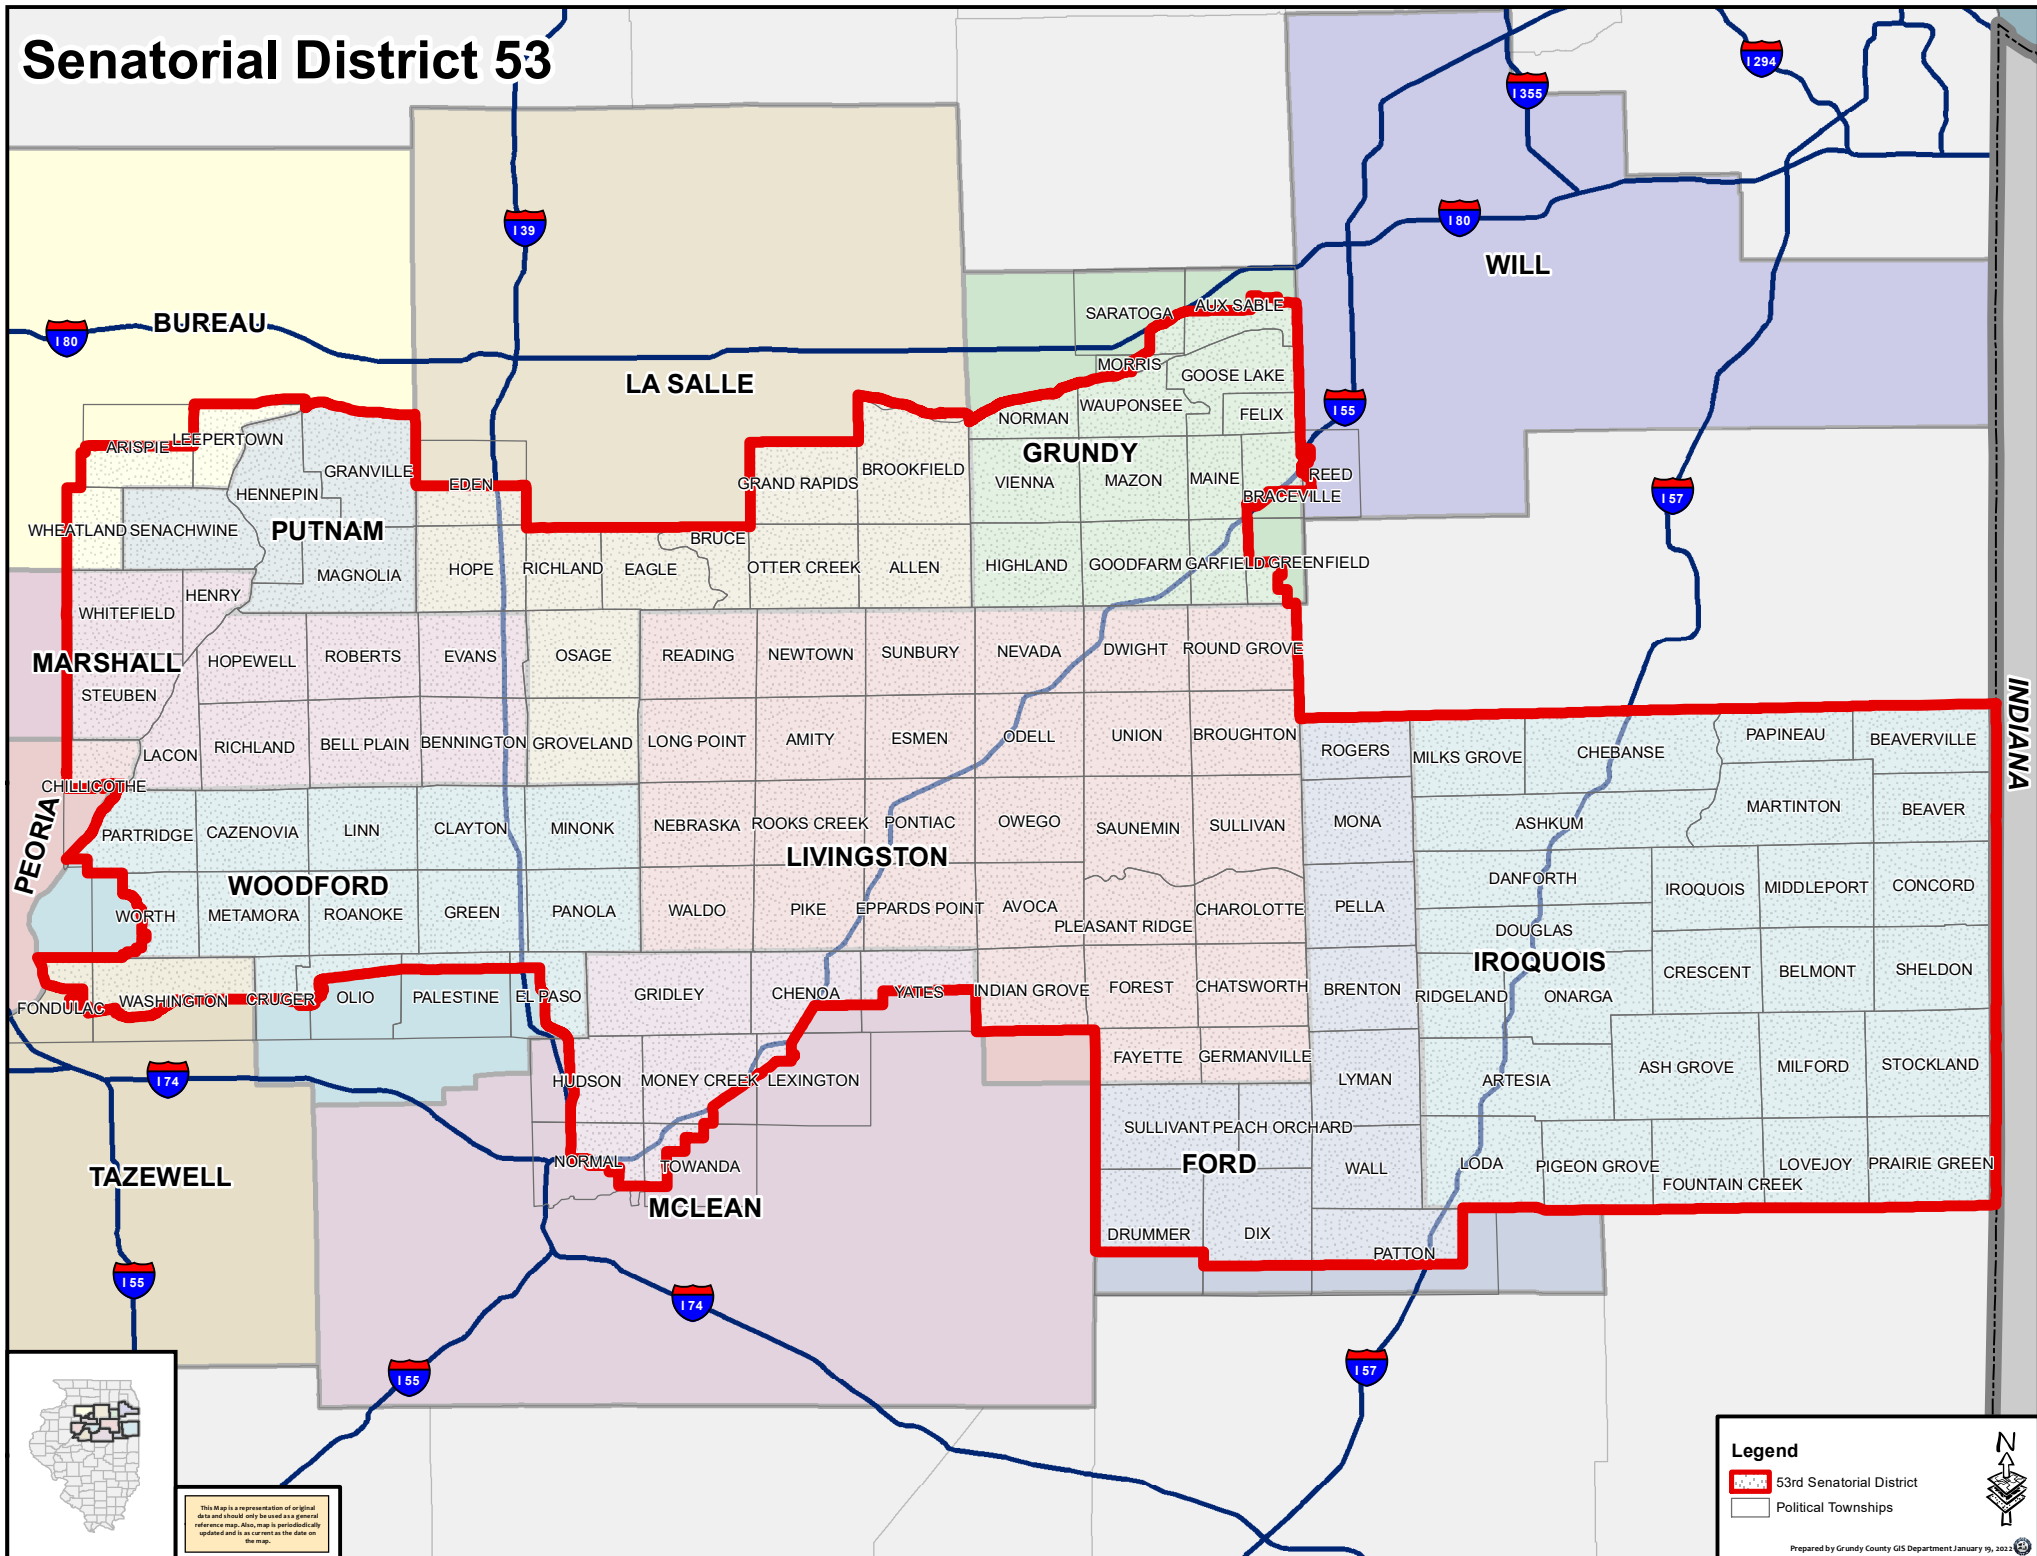

Senatorial District 53

Legend

- 53rd Senatorial District
- Political Townships

Prepared by Grundy County GIS Department January 9, 2023