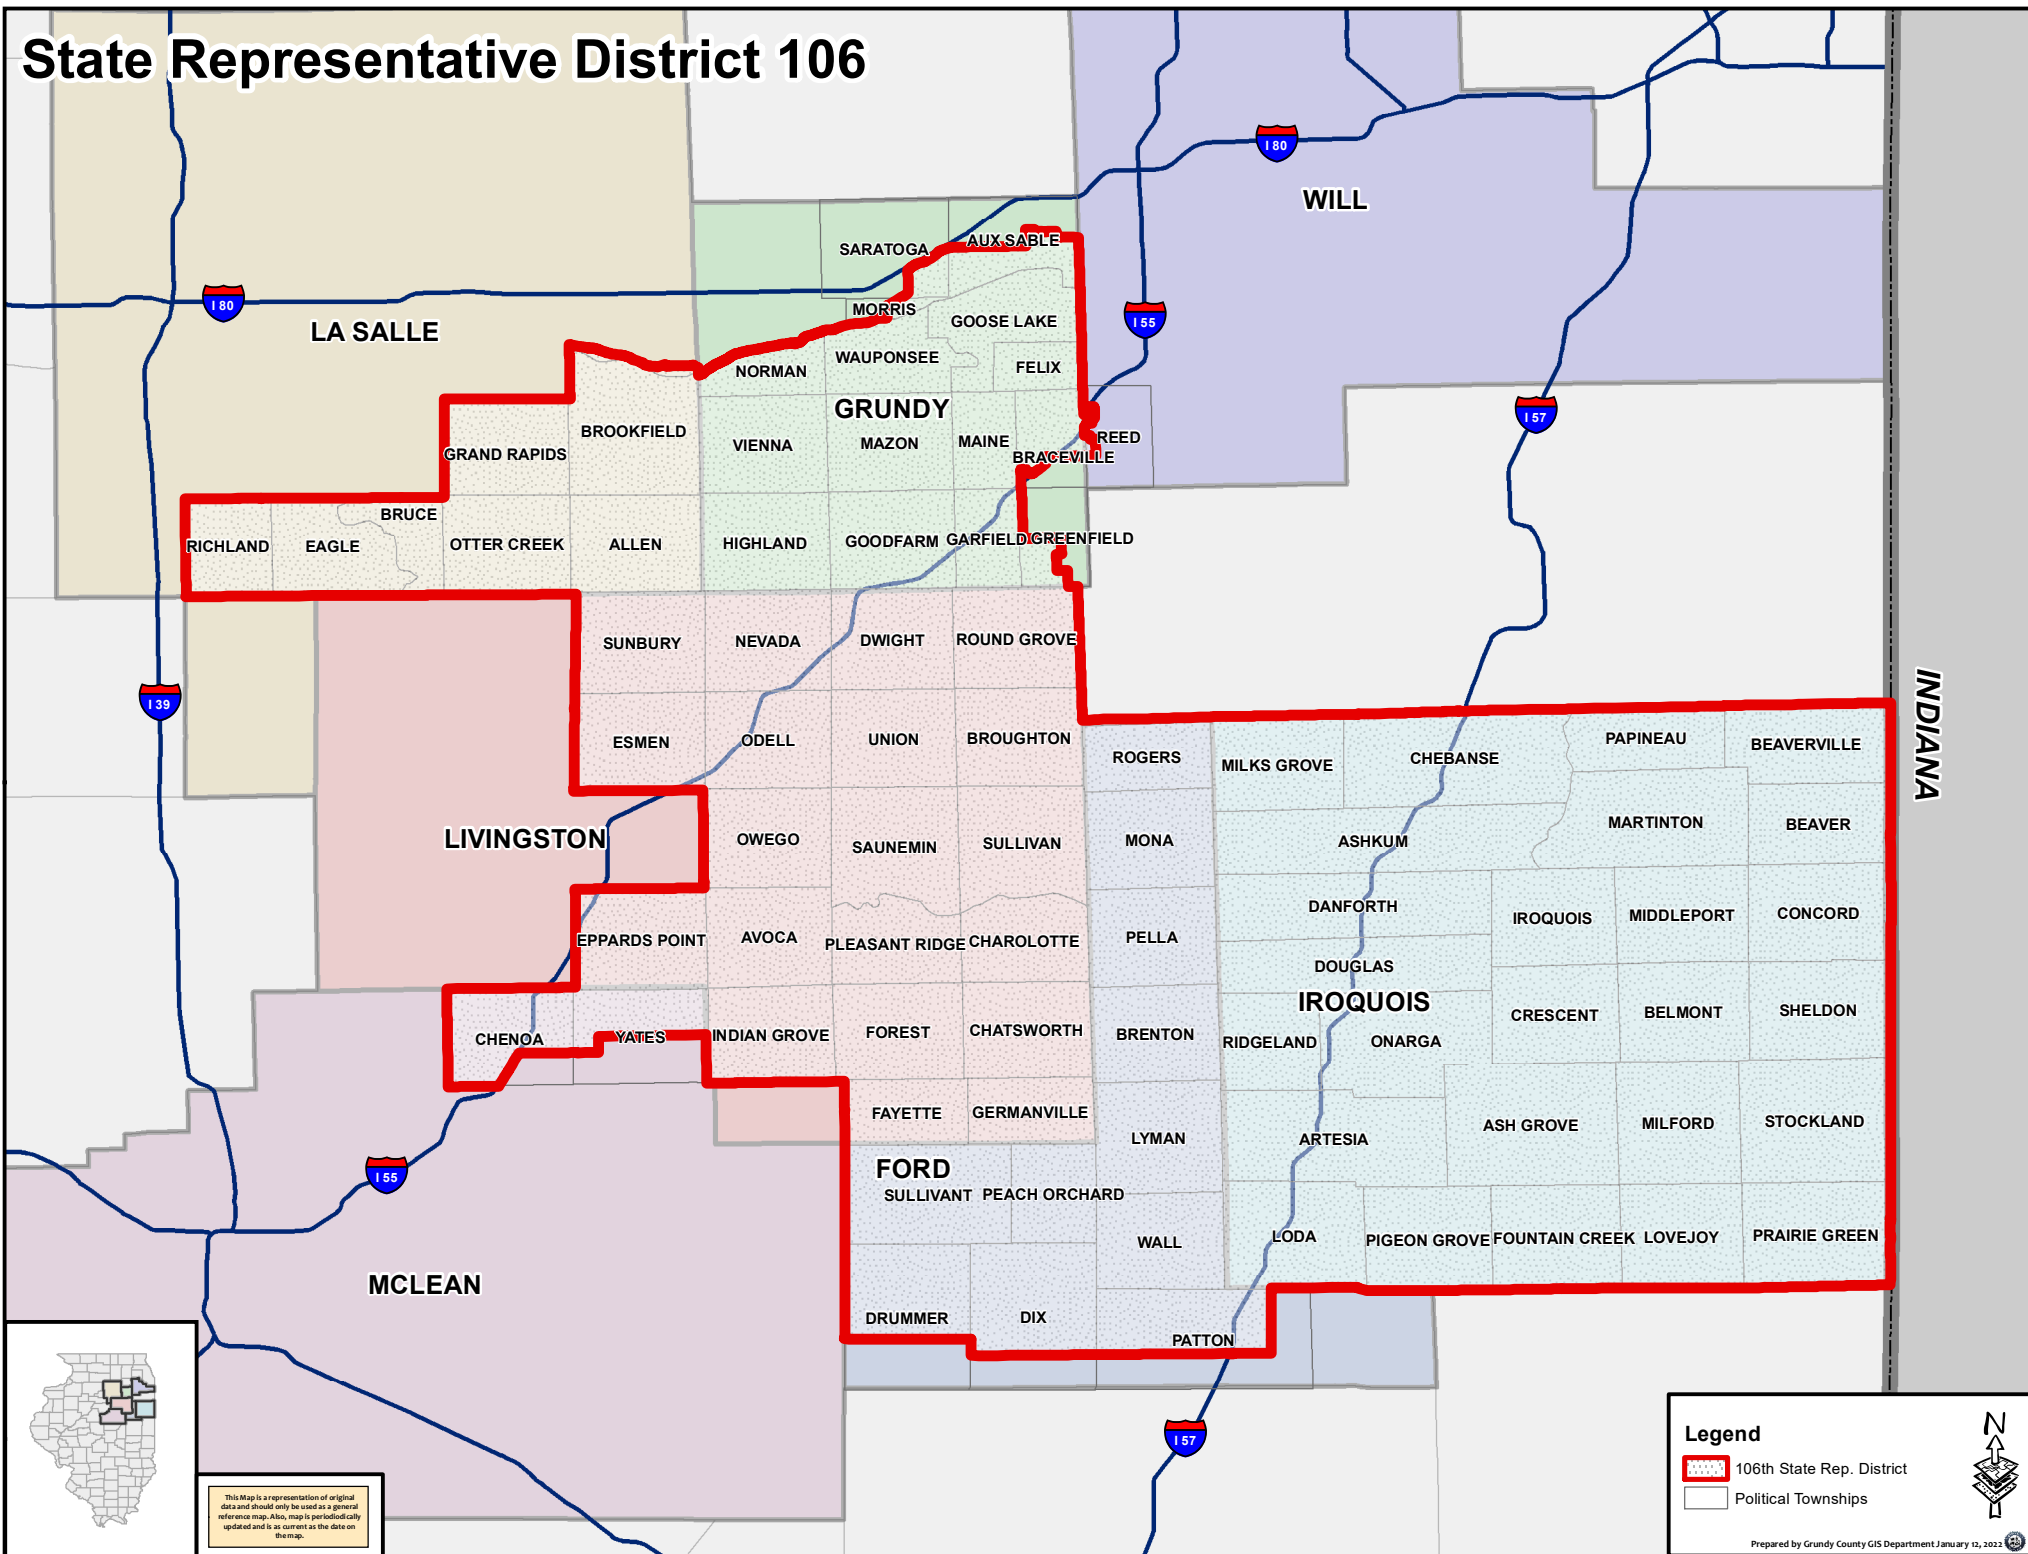

State Representative District 106

Legend

- 106th State Rep. District
- Political Townships

Prepared by Grundy County GIS Department January 12, 2023