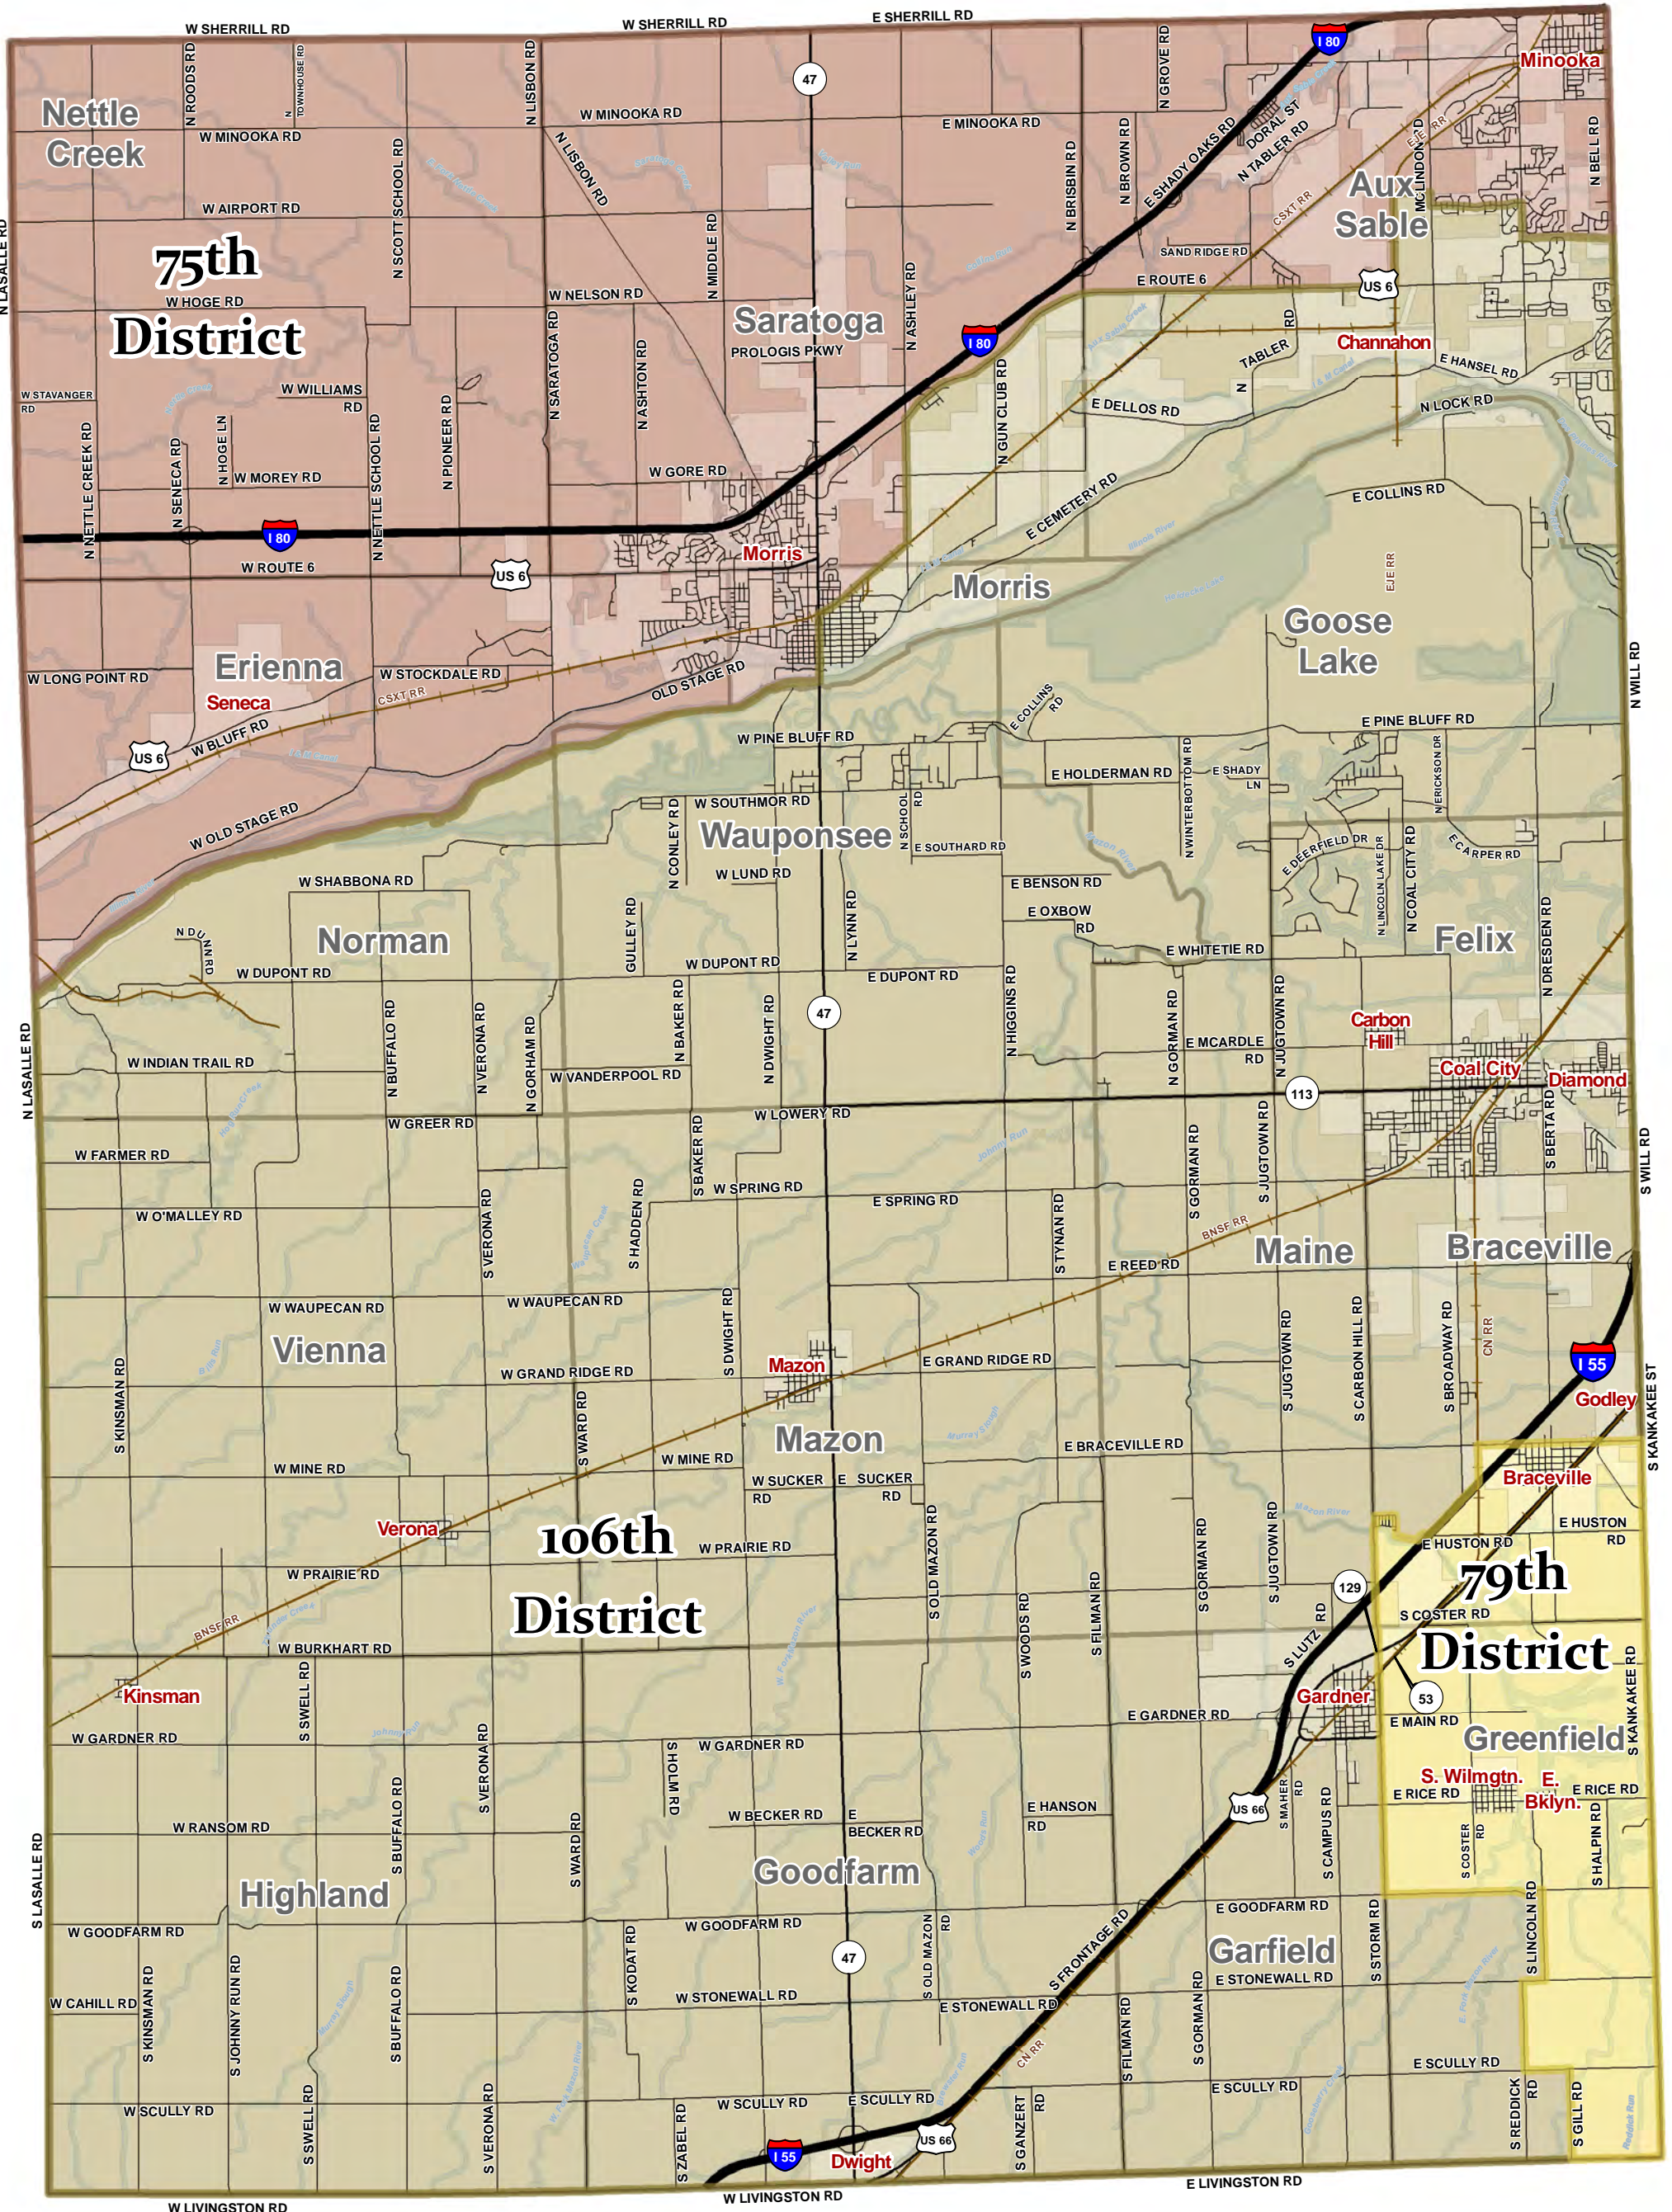

State Representative Districts

In Grundy County, Illinois

0 0.5 1 2 3 4 Miles

This Map is a representation of original data and should only be used as a general reference map. Also, map is periodically updated and is as current as the date on the map.

Legend

Rep. Districts (2021)

- 75th
- 106th
- 79th

- Political Townships
- Lakes, Rivers, & Streams
- Roads
- US and State Highways
- Rail Roads
- Interstates