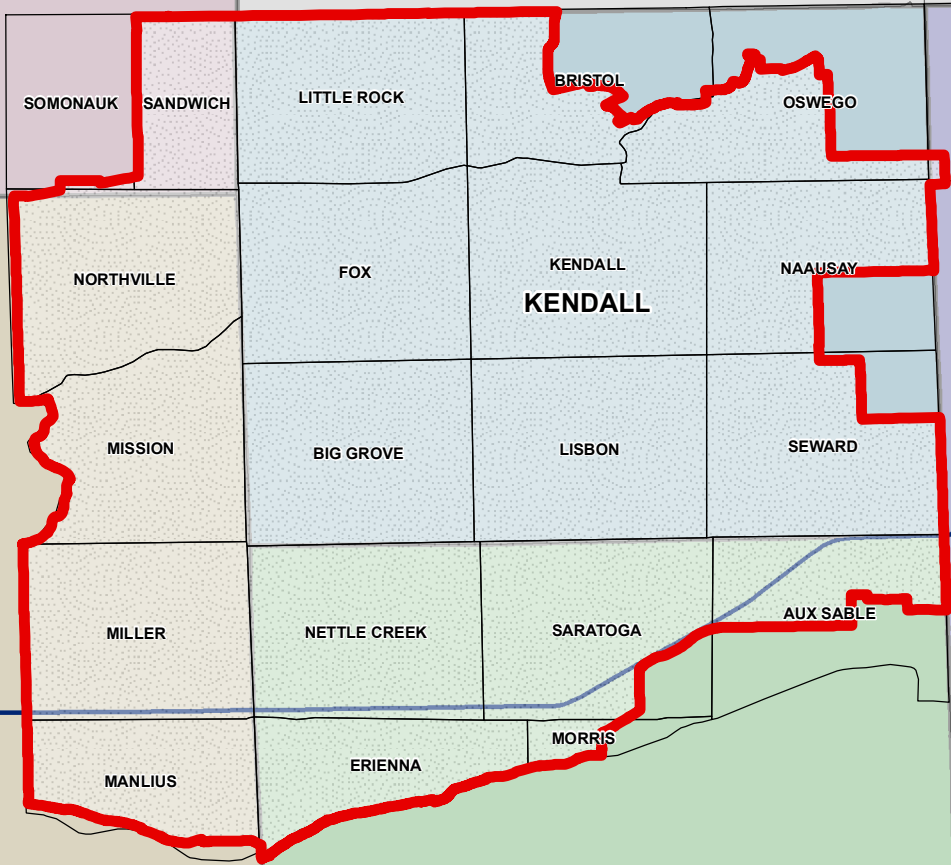

State Representative District 75

DEKALB

WHEATLAND

LA SALLE

WILL

GRUNDY

Legend

- 75th State Rep. District
- Political Townships

Prepared by Grundy County GIS Department January 12, 2023