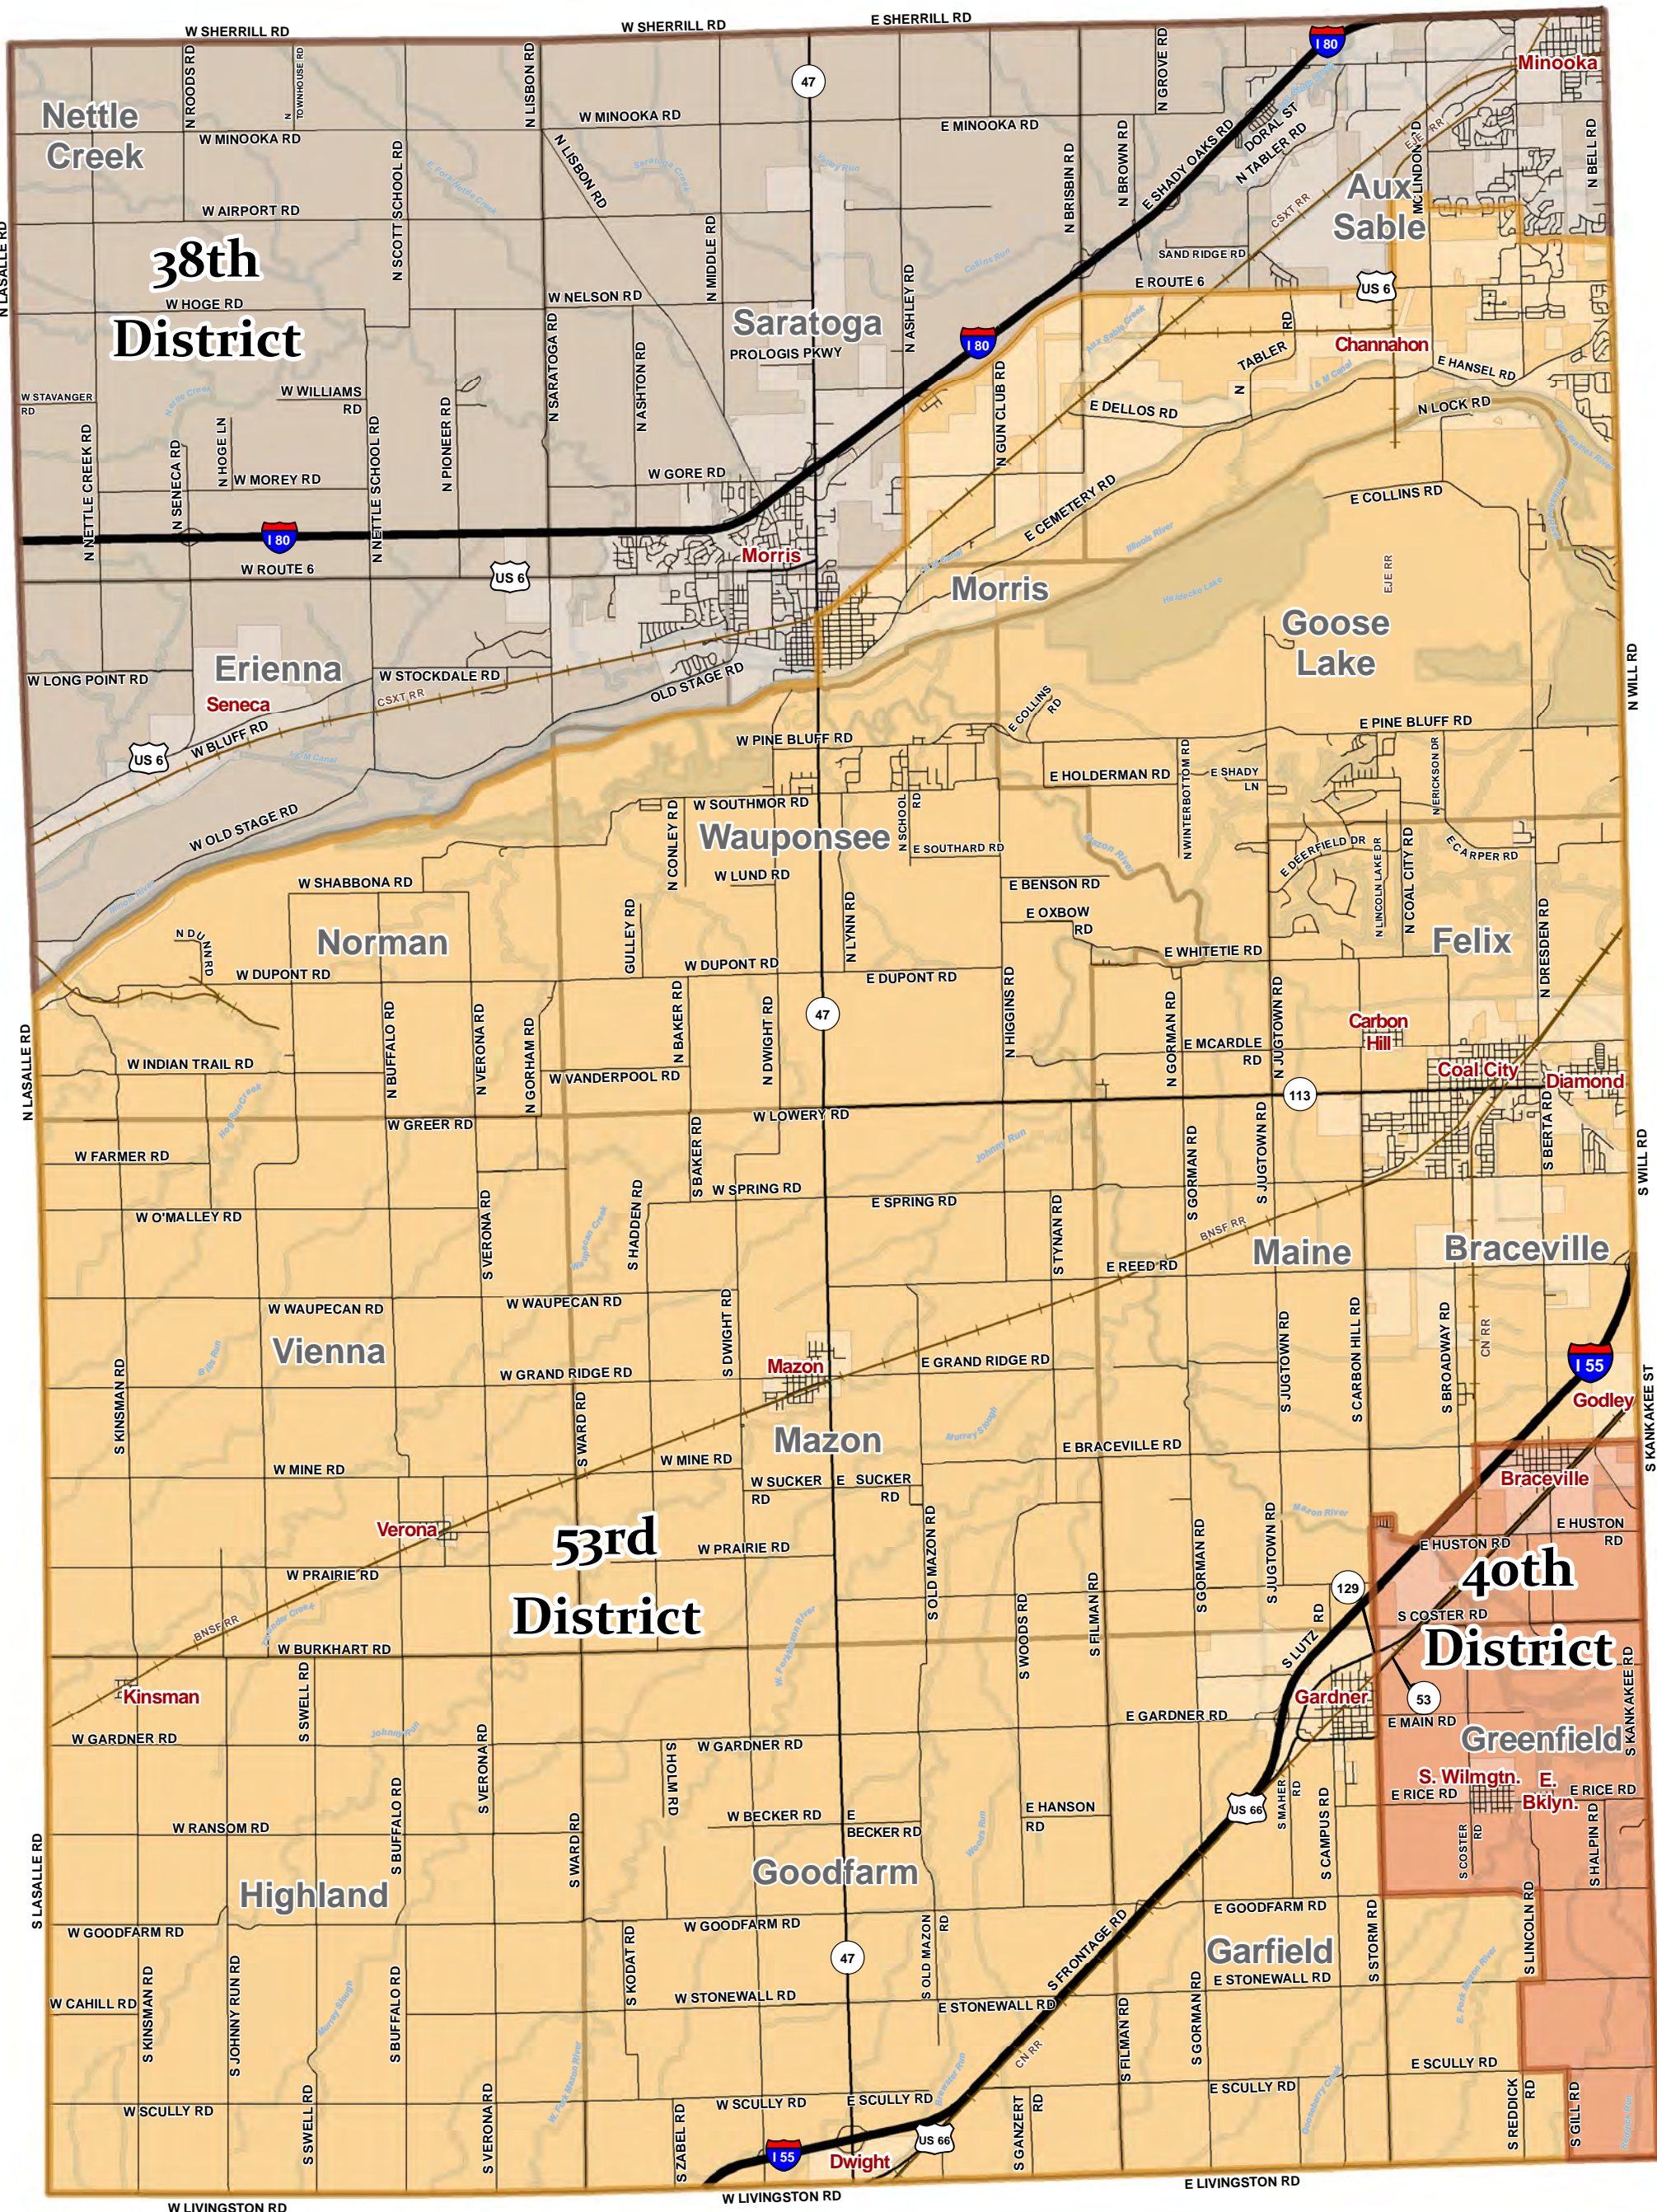

State Senatorial Districts

In Grundy County, Illinois

0 0.5 1 2 3 4 Miles

This Map is a representation of original data and should only be used as a general reference map. Also, map is periodically updated and is as current as the date on the map.

Legend

Sen. Districts (2021)

- 38th
- 40th
- 53rd
- Political Townships
- Lakes, Rivers, & Streams
- Roads
- US and State Highways
- Rail Roads
- Interstates